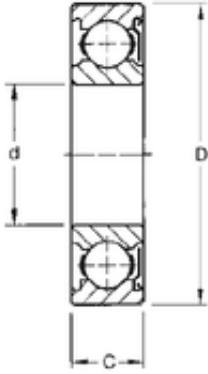

### 40 mm x 80 mm x 18 mm TIMKEN 208KD Single Row Ball Bearings

Bearing No. 208KD

Size	40x80x18 mm
Bore Diameter	40 mm
Outer Diameter	80 mm
Width	18 mm
d	40 mm
D	80 mm
B	18 mm
C	18 mm
Weight	0,376 Kg
Basic dynamic load rating (C)	36,2 kN

208KD Bearing 2D drawings and 3D CAD models