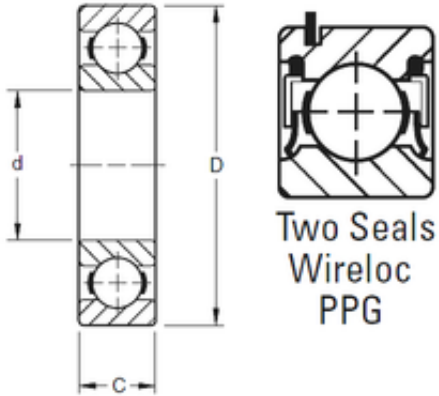

### 60 mm x 110 mm x 22 mm TIMKEN 212NPPG Single Row Ball Bearings

Bearing No. 212NPPG

Size	60x110x22 mm
Bore Diameter	60 mm
Outer Diameter	110 mm
Width	22 mm
d	60 mm
D	110 mm
B	22 mm
C	22 mm
Weight	0,807 Kg
Basic dynamic load rating (C)	62,1 kN