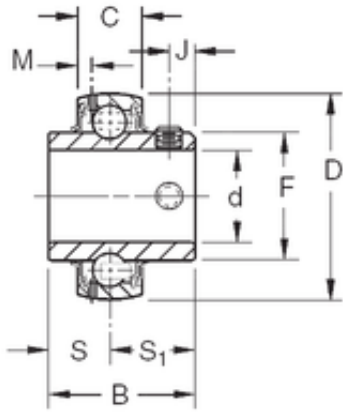

### 12,7 mm x 40 mm x 27,38 mm TIMKEN GY1008KRRB Insert Bearings Spherical OD

Bearing No. GY1008KRRB

Size	12.7x40x27.38 mm
Bore Diameter	12,7 mm
Outer Diameter	40 mm
Width	27,38 mm
d	12,7 mm
D	40 mm
B	27,38 mm
C	12 mm
S1	15,88 mm
F	22,86 mm
J	4,55 mm
M	2,72 mm
S	11,5 mm
Thread (G)	M5X0,8
Basic dynamic load rating (C)	10,6 kN

GY1008KRRB Bearing 2D drawings and 3D CAD models